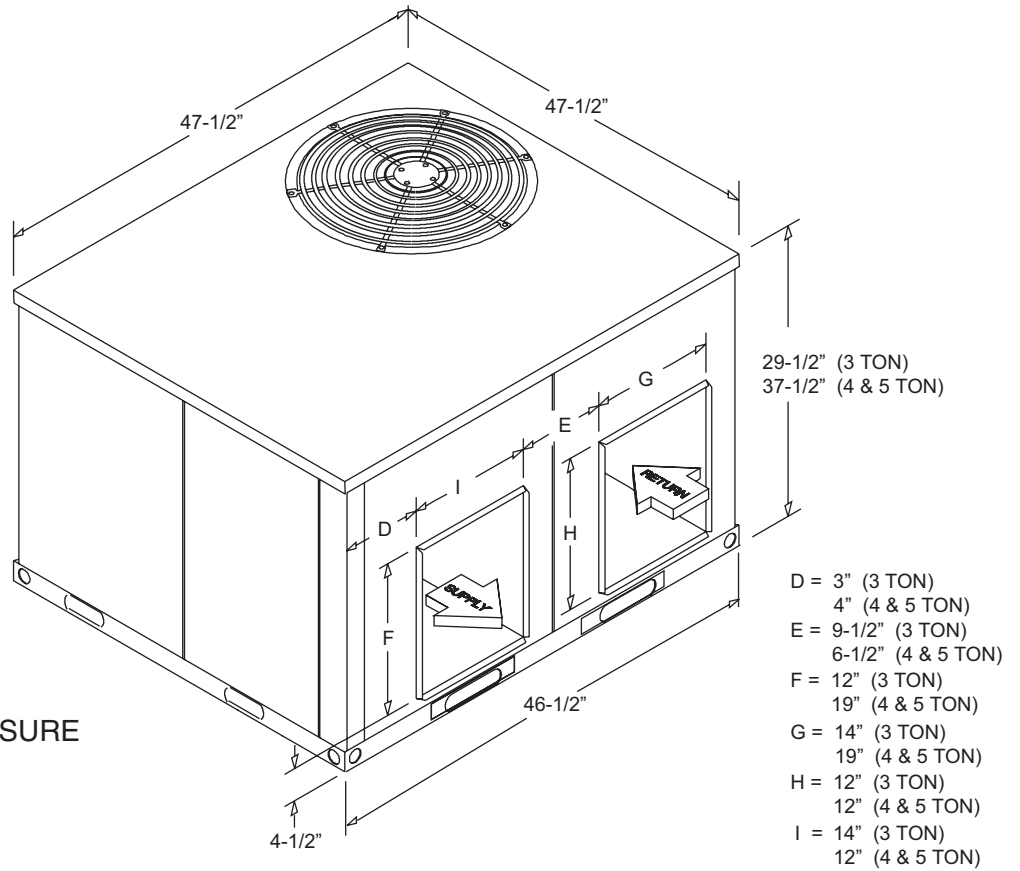

i-SERIES Dimensions
1-Phase Only
PACX - 2, 2.5, 3, 3.5, 4, 5 Ton
PHPX - 2, 2.5, 3, 3.5, 4 Ton

Marc Climatic Controls, Inc.

5-10-07

NOTE: NEMA 7 ENCLOSURE IS NOT SHOWN

BASE PAN - CHASIS

i-SERIES Dimensions
3-Phase Only
PACX - 3, 4, 5 Ton
PHPX - 3, 4, 5 Ton

Marc Climatic Controls, Inc.

5-10-07

NOTE: NEMA 7 ENCLOSURE IS NOT SHOWN

BASE PAN - CHASIS