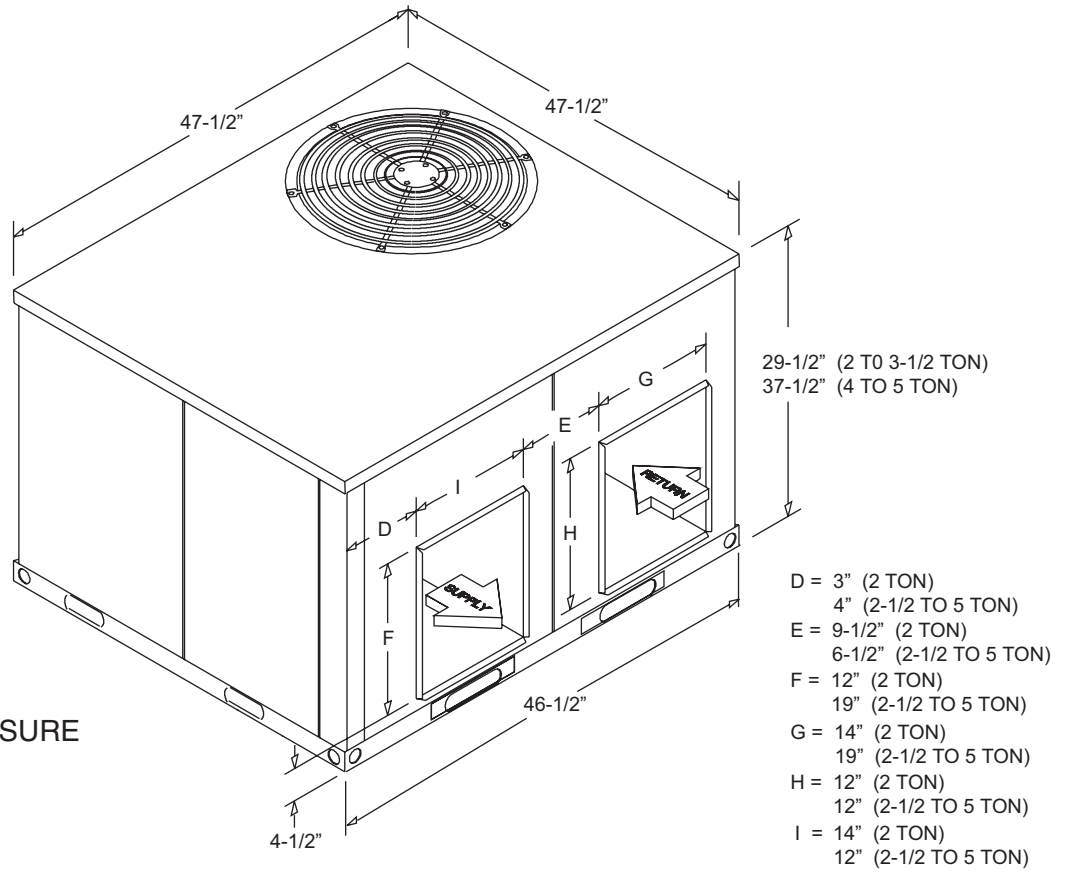

i-SERIES Dimensions
1-Phase Only
PACX - 2, 2.5, 3, 3.5, 4, 5 Ton
PHPX - 2, 2.5, 3, 3.5, 4 Ton

Marc Climatic Controls, Inc.

5-10-07

NOTE: NEMA 7 ENCLOSURE IS NOT SHOWN

BASE PAN - CHASIS

i-SERIES Dimensions
3-Phase Only
PACX - 3, 4, 5 Ton
PHPX - 3, 4, 5 Ton

Marc Climatic Controls, Inc.

5-10-07

NOTE: NEMA 7 ENCLOSURE IS NOT SHOWN

BASE PAN - CHASIS