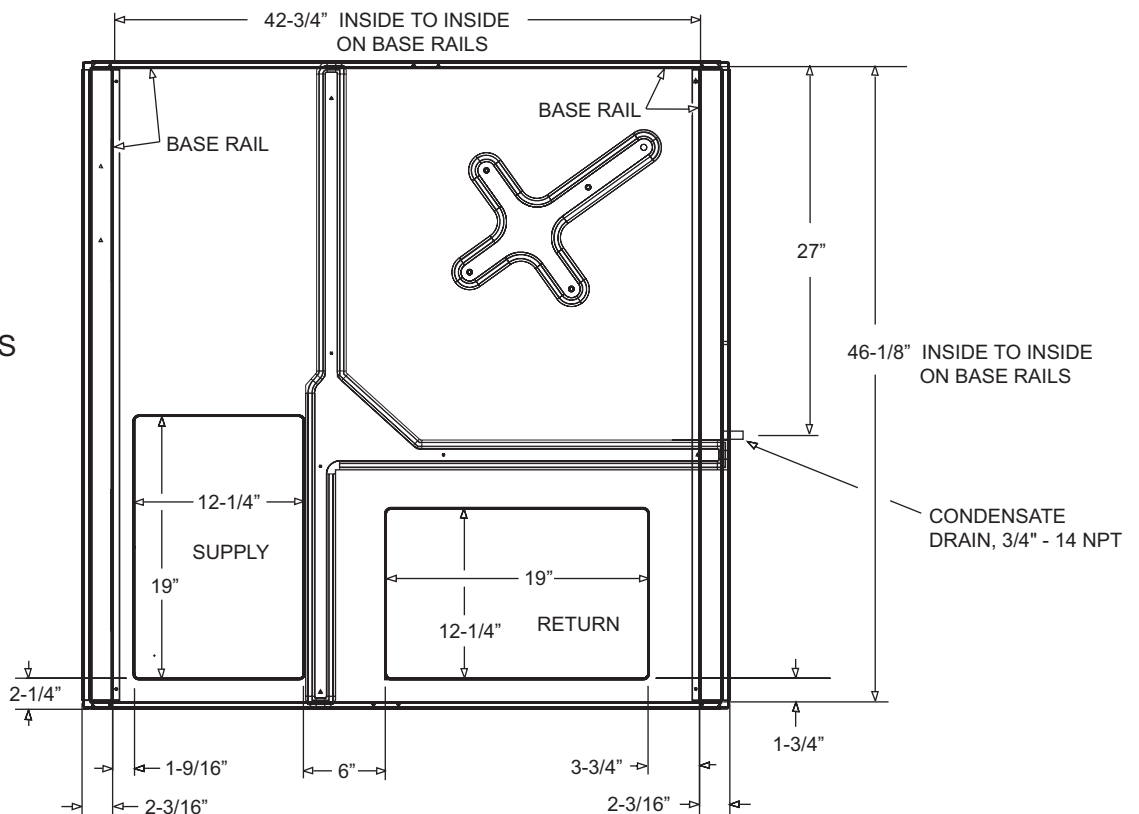

i-SERIES Dimensions
1-Phase Only
PACX - 2, 2.5, 3, 3.5, 4, 5 Ton
PHPX - 2, 2.5, 3, 3.5, 4 Ton

Marc Climatic Controls, Inc.

5-10-07

NOTE: NEMA 7 ENCLOSURE IS NOT SHOWN

BASE PAN - CHASIS

i-SERIES Dimensions
3-Phase Only
PACX - 3, 4, 5 Ton
PHPX - 3, 4, 5 Ton

Marc Climatic Controls, Inc.

5-10-07

NOTE: NEMA 7 ENCLOSURE IS NOT SHOWN

BASE PAN - CHASIS