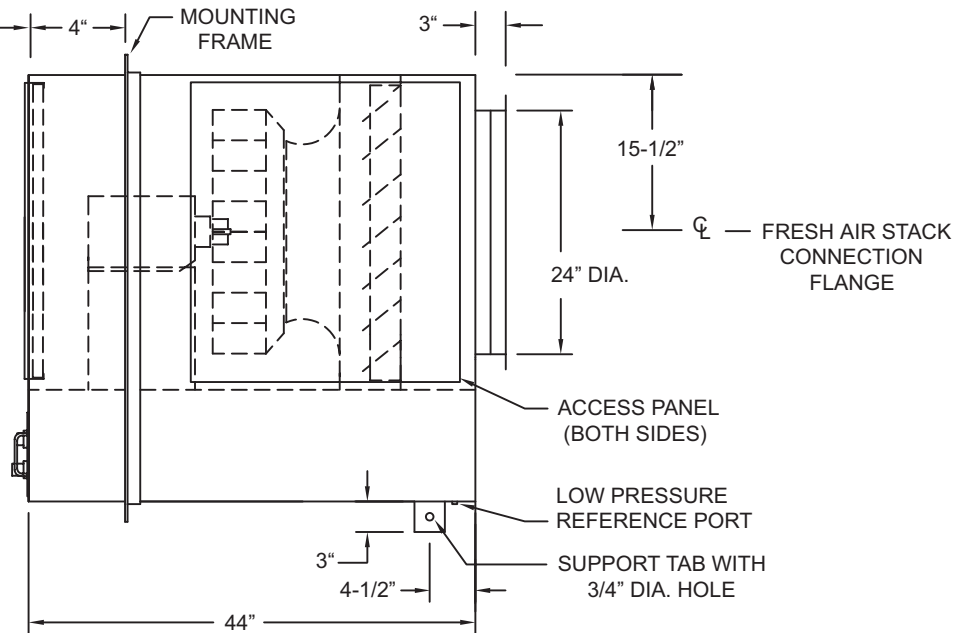

PRESSURIZATION UNIT PVSX12, 14, & 16 Single Blower Dimensions

Marc Climatic Controls, Inc.

3-27-05 (Supersedes 12-28-04)

PRESSURIZATION UNIT

PVSX18 Single Blower

Dimensions

Marc Climatic Controls, Inc.

TYPICAL FOR 3" BUILDING WALL (FACTORY ADJUSTABLE TO ACCOMODATE A THICKER WALL)

RIGHT SIDE