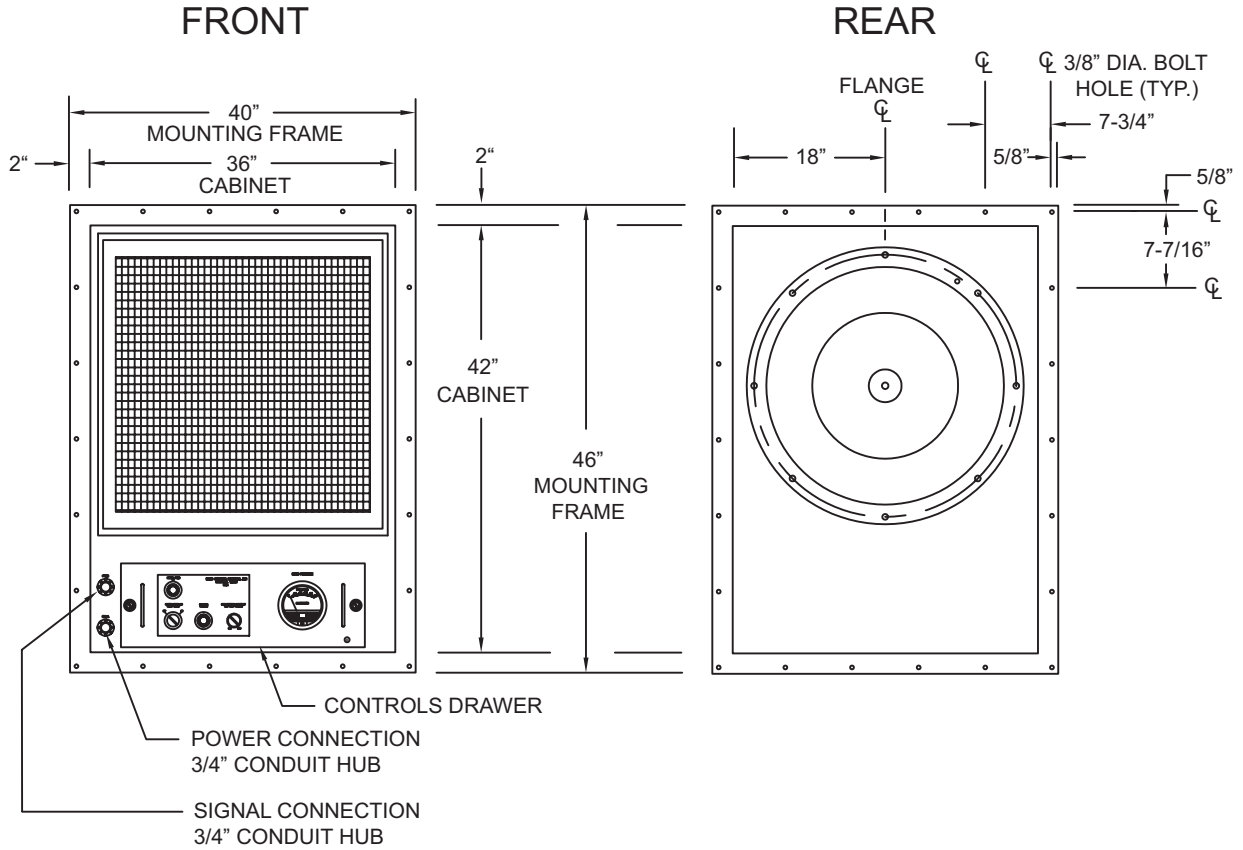

PRESSURIZATION UNIT PVSX12, 14, & 16 Single Blower Dimensions

Marc Climatic Controls, Inc.

3-27-05 (Supersedes 12-28-04)

PRESSURIZATION UNIT

PVSX18 Single Blower

Dimensions

Marc Climatic Controls, Inc.

TYPICAL FOR 3" BUILDING WALL (FACTORY ADJUSTABLE TO ACCOMODATE A THICKER WALL)

RIGHT SIDE