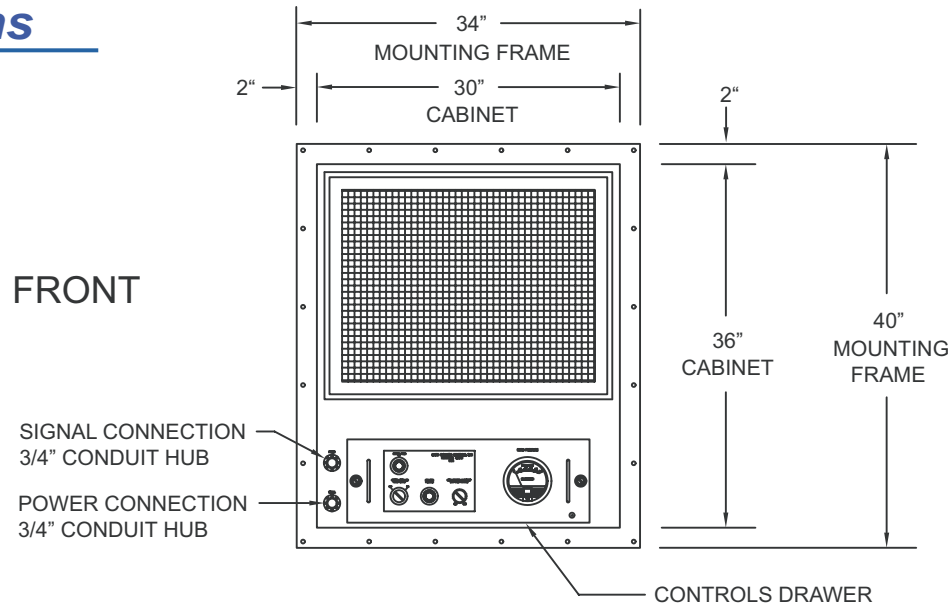

PRESSURIZATION UNIT PVSX12, 14, & 16 Single Blower Dimensions

Marc Climatic Controls, Inc.

3-27-05 (Supersedes 12-28-04)

PRESSURIZATION UNIT

PVSX18 Single Blower

Dimensions

Marc Climatic Controls, Inc.

TYPICAL FOR 3" BUILDING WALL (FACTORY ADJUSTABLE TO ACCOMODATE A THICKER WALL)

RIGHT SIDE