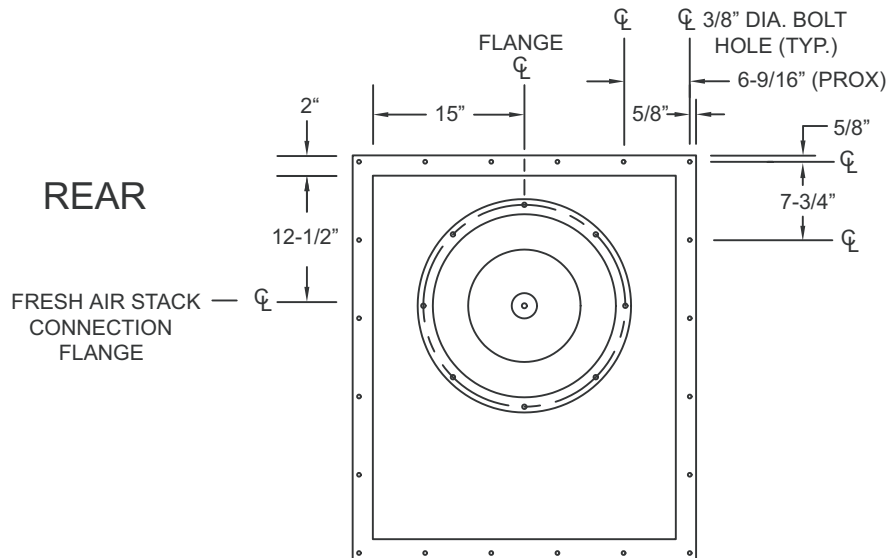

PRESSURIZATION UNIT PVSX12, 14, & 16 Single Blower Dimensions

Marc Climatic Controls, Inc.

3-27-05 (Supersedes 12-28-04)

PRESSURIZATION UNIT

PVSX18 Single Blower

Dimensions

Marc Climatic Controls, Inc.

TYPICAL FOR 3" BUILDING WALL (FACTORY ADJUSTABLE TO ACCOMODATE A THICKER WALL)

RIGHT SIDE