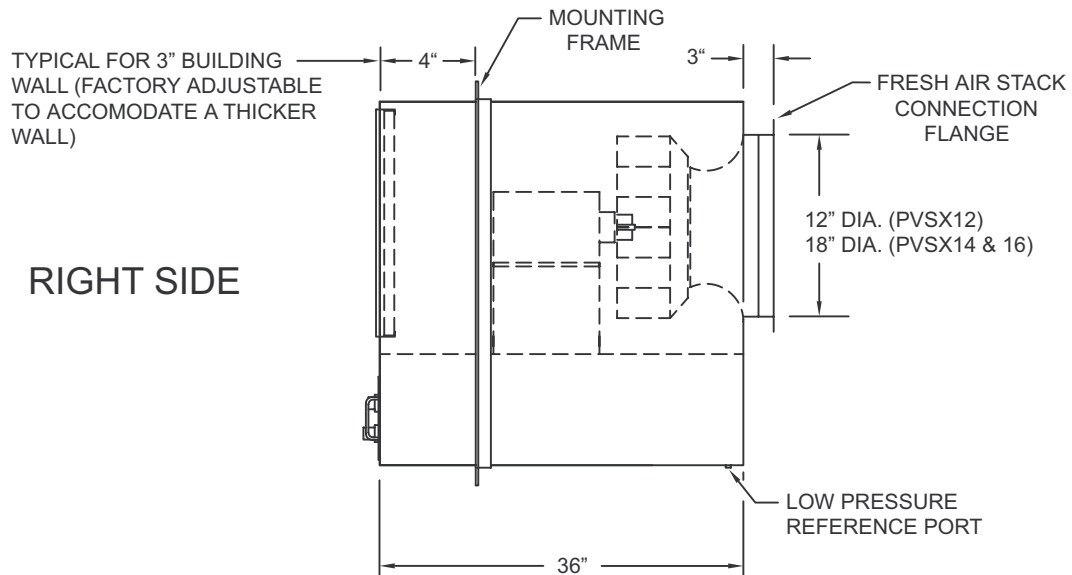

PRESSURIZATION UNIT PVSX12, 14, & 16 Single Blower Dimensions

Marc Climatic Controls, Inc.

3-27-05 (Supersedes 12-28-04)

PRESSURIZATION UNIT

PVSX18 Single Blower

Dimensions

Marc Climatic Controls, Inc.

TYPICAL FOR 3" BUILDING WALL (FACTORY ADJUSTABLE TO ACCOMODATE A THICKER WALL)

RIGHT SIDE