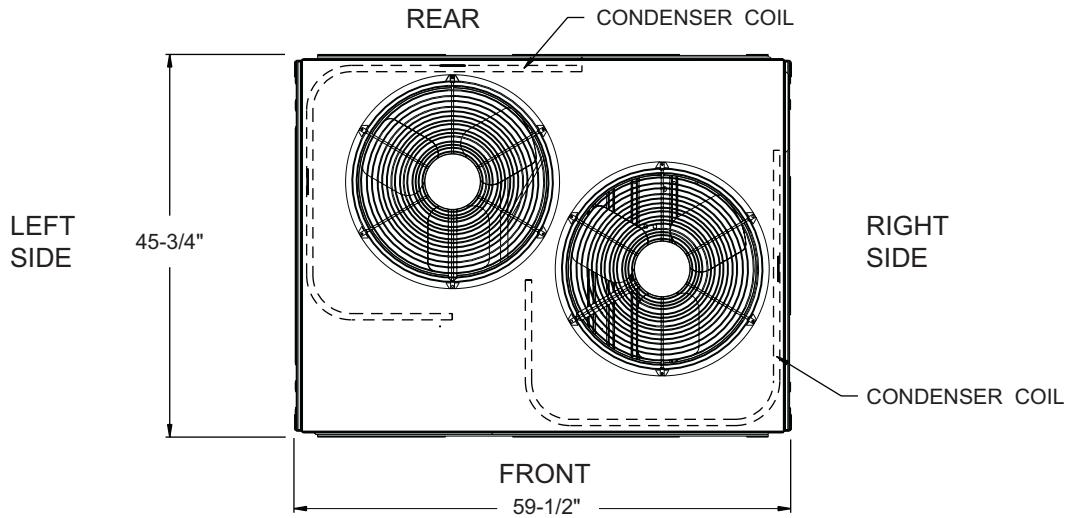

C-SERIES Dimensions

CLHX - 1.5, 2, 2.5, 3, 3.5, 4, 5 Ton

Marc Climatic Controls, Inc.

5-23-07

C-SERIES Dimensions

CLHX 6 Ton

Marc Climatic Controls, Inc.

5-23-07

C-SERIES Dimensions CLHX 7.5 & 10 Ton

Marc Climatic Controls, Inc.

5-23-07

NOTE: NEMA 7 ENCLOSURE IS NOT SHOWN

LEFT SIDE

RIGHT SIDE

C-SERIES Dimensions
CLHX - 15 Ton

Marc Climatic Controls, Inc.