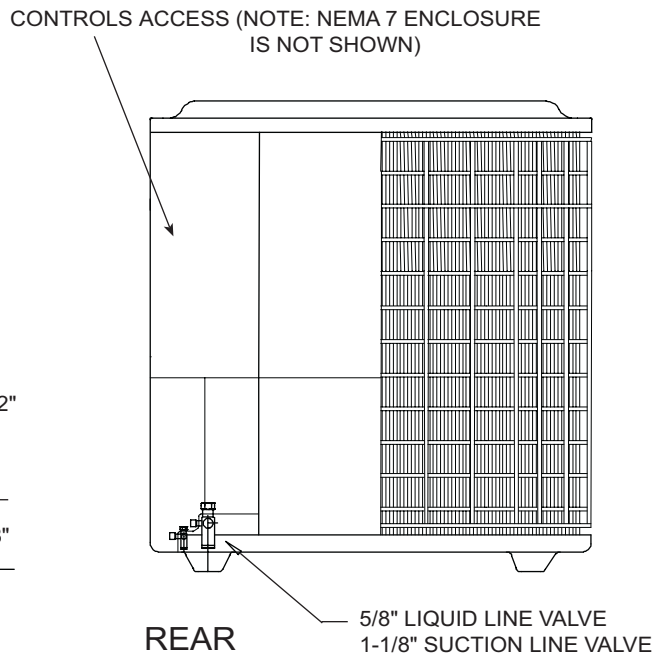

C-SERIES Dimensions

CLHX - 1.5, 2, 2.5, 3, 3.5, 4, 5 Ton

Marc Climatic Controls, Inc.

5-23-07

C-SERIES Dimensions

CLHX 6 Ton

Marc Climatic Controls, Inc.

5-23-07

C-SERIES Dimensions CLHX 7.5 & 10 Ton

Marc Climatic Controls, Inc.

5-23-07

NOTE: NEMA 7 ENCLOSURE IS NOT SHOWN

LEFT SIDE

RIGHT SIDE

C-SERIES Dimensions
CLHX - 15 Ton

Marc Climatic Controls, Inc.