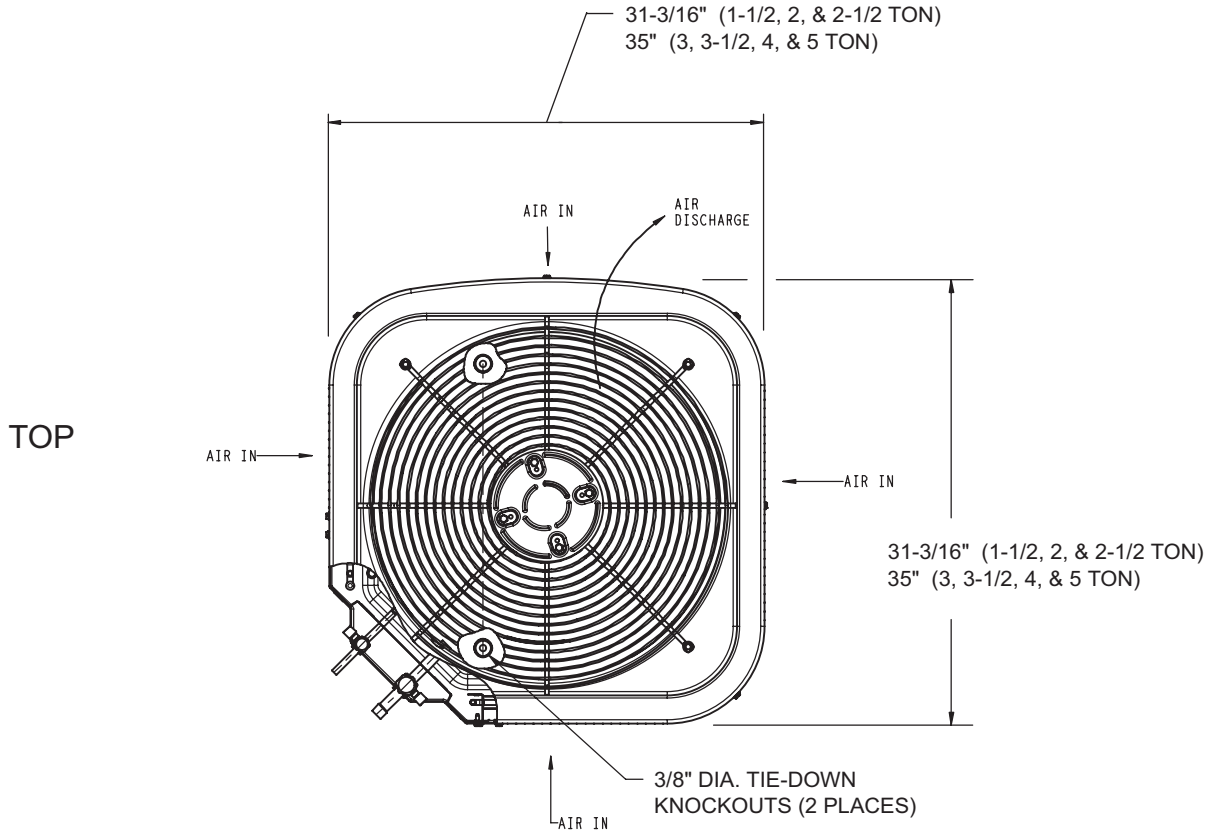

C-SERIES Dimensions

CLHX - 1.5, 2, 2.5, 3, 3.5, 4, 5 Ton

Marc Climatic Controls, Inc.

5-23-07

C-SERIES Dimensions

CLHX 6 Ton

Marc Climatic Controls, Inc.

5-23-07

C-SERIES Dimensions CLHX 7.5 & 10 Ton

Marc Climatic Controls, Inc.

5-23-07

NOTE: NEMA 7 ENCLOSURE IS NOT SHOWN

LEFT SIDE

RIGHT SIDE

C-SERIES Dimensions
CLHX - 15 Ton

Marc Climatic Controls, Inc.

5-24-07

NOTE: NEMA 7 ENCLOSURE IS NOT SHOWN