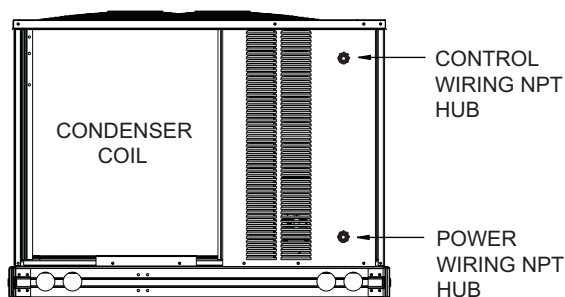

C-SERIES Dimensions

CLHX - 1.5, 2, 2.5, 3, 3.5, 4, 5 Ton

Marc Climatic Controls, Inc.

5-23-07

C-SERIES Dimensions

CLHX 6 Ton

Marc Climatic Controls, Inc.

5-23-07

C-SERIES Dimensions CLHX 7.5 & 10 Ton

Marc Climatic Controls, Inc.

5-23-07

NOTE: NEMA 7 ENCLOSURE IS NOT SHOWN

LEFT SIDE

RIGHT SIDE

C-SERIES Dimensions
CLHX - 15 Ton

Marc Climatic Controls, Inc.