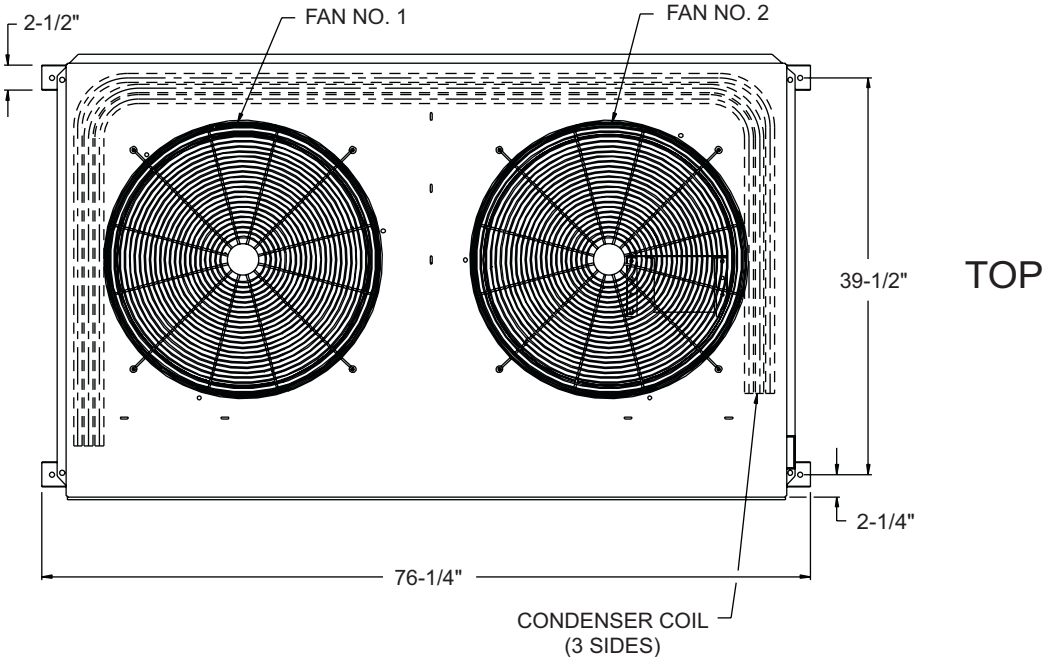

C-SERIES Dimensions CLHX 7.5 & 10 Ton

Marc Climatic Controls, Inc.

5-23-07

NOTE: NEMA 7 ENCLOSURE IS NOT SHOWN

LEFT SIDE

RIGHT SIDE

C-SERIES Dimensions
CLHX - 15 Ton

Marc Climatic Controls, Inc.

5-24-07

NOTE: NEMA 7 ENCLOSURE IS NOT SHOWN