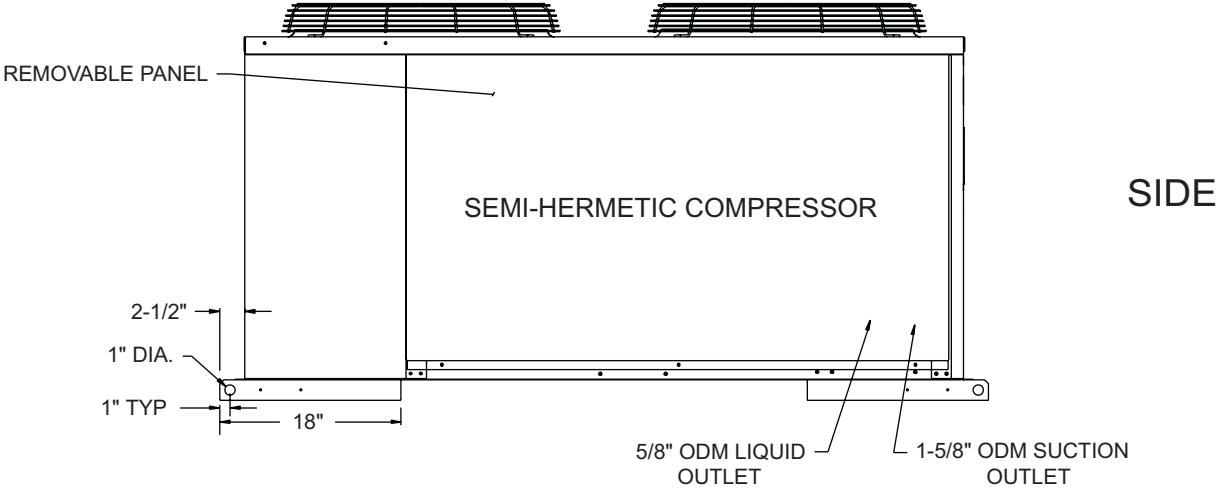

C-SERIES Dimensions
CLHX - 15 Ton

Marc Climatic Controls, Inc.

5-24-07