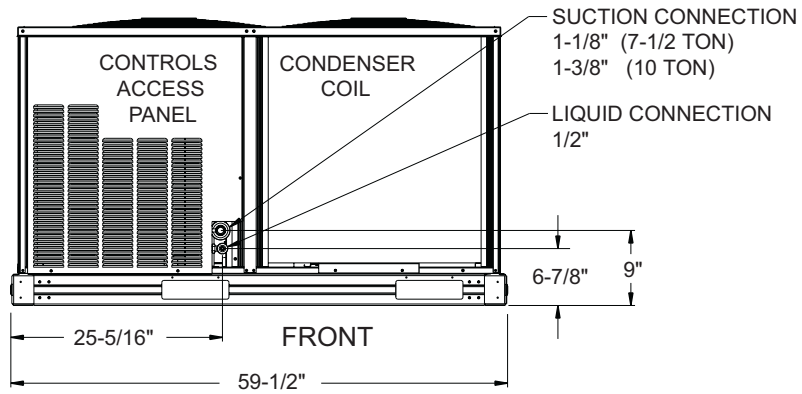

C-SERIES Dimensions

CLHX - 1.5, 2, 2.5, 3, 3.5, 4, 5 Ton

Marc Climatic Controls, Inc.

5-23-07

C-SERIES Dimensions

CLHX 6 Ton

Marc Climatic Controls, Inc.

5-23-07

C-SERIES Dimensions CLHX 7.5 & 10 Ton

Marc Climatic Controls, Inc.

5-23-07

NOTE: NEMA 7 ENCLOSURE IS NOT SHOWN

LEFT SIDE

RIGHT SIDE

C-SERIES Dimensions
CLHX - 15 Ton

Marc Climatic Controls, Inc.