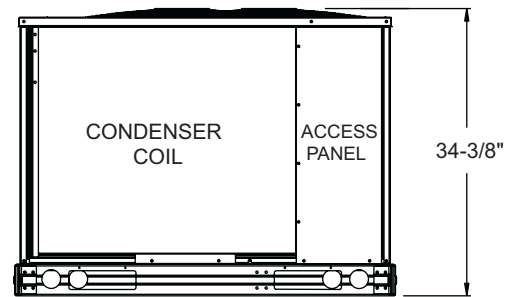

C-SERIES Dimensions

CLHX - 1.5, 2, 2.5, 3, 3.5, 4, 5 Ton

Marc Climatic Controls, Inc.

5-23-07

C-SERIES Dimensions

CLHX 6 Ton

Marc Climatic Controls, Inc.

5-23-07

C-SERIES Dimensions CLHX 7.5 & 10 Ton

Marc Climatic Controls, Inc.

5-23-07

NOTE: NEMA 7 ENCLOSURE IS NOT SHOWN

LEFT SIDE

RIGHT SIDE

C-SERIES Dimensions
CLHX - 15 Ton

Marc Climatic Controls, Inc.