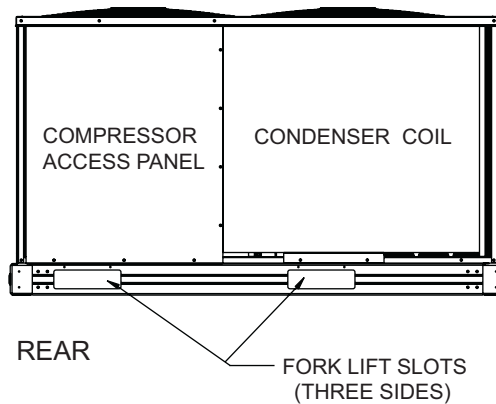

C-SERIES Dimensions CLHX 7.5 & 10 Ton

Marc Climatic Controls, Inc.

5-23-07

NOTE: NEMA 7 ENCLOSURE IS NOT SHOWN

LEFT SIDE

RIGHT SIDE

C-SERIES Dimensions
CLHX - 15 Ton

Marc Climatic Controls, Inc.