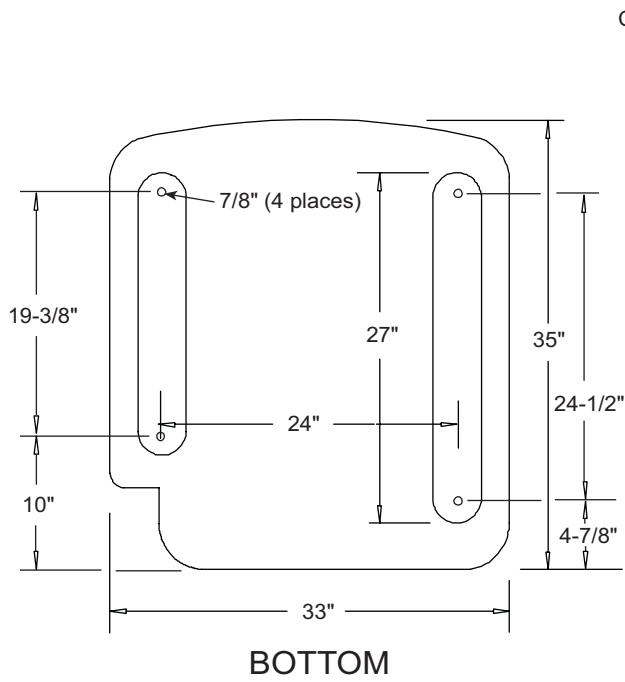

C-SERIES Dimensions

CLHX - 1.5, 2, 2.5, 3, 3.5, 4, 5 Ton

Marc Climatic Controls, Inc.

5-23-07

C-SERIES Dimensions

CLHX 6 Ton

Marc Climatic Controls, Inc.

5-23-07

C-SERIES Dimensions CLHX 7.5 & 10 Ton

Marc Climatic Controls, Inc.

5-23-07

NOTE: NEMA 7 ENCLOSURE IS NOT SHOWN

LEFT SIDE

RIGHT SIDE

C-SERIES Dimensions
CLHX - 15 Ton

Marc Climatic Controls, Inc.

5-24-07

NOTE: NEMA 7 ENCLOSURE IS NOT SHOWN