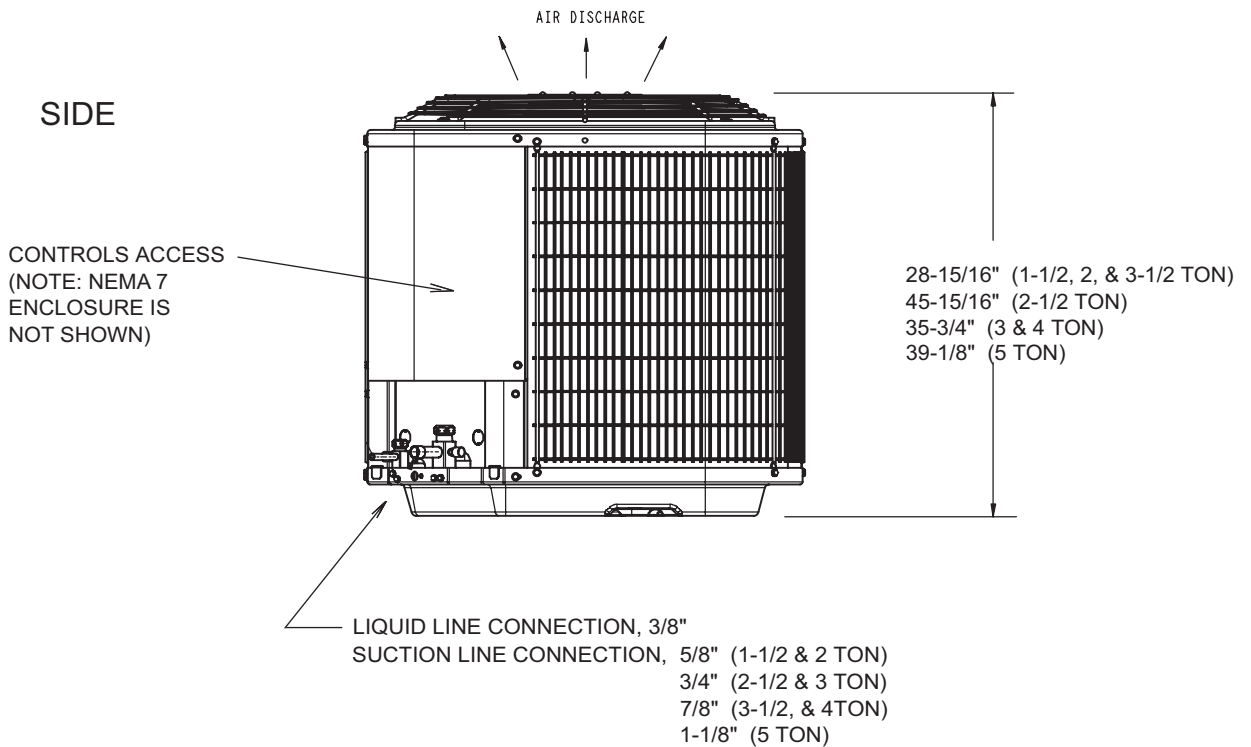

C-SERIES Dimensions

CLHX - 1.5, 2, 2.5, 3, 3.5, 4, 5 Ton

Marc Climatic Controls, Inc.

5-23-07

C-SERIES Dimensions

CLHX 6 Ton

Marc Climatic Controls, Inc.

5-23-07

C-SERIES Dimensions CLHX 7.5 & 10 Ton

Marc Climatic Controls, Inc.

5-23-07

NOTE: NEMA 7 ENCLOSURE IS NOT SHOWN

LEFT SIDE

RIGHT SIDE

C-SERIES Dimensions
CLHX - 15 Ton

Marc Climatic Controls, Inc.