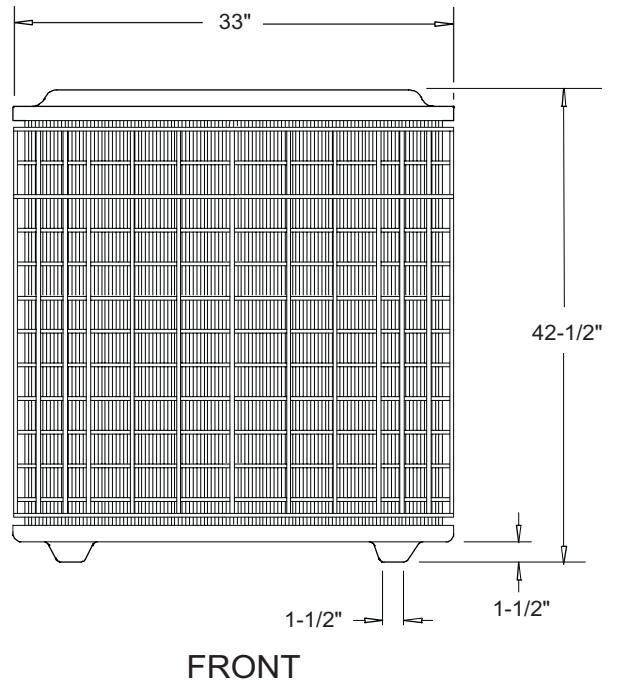

C-SERIES Dimensions

CLHX - 1.5, 2, 2.5, 3, 3.5, 4, 5 Ton

Marc Climatic Controls, Inc.

5-23-07

C-SERIES Dimensions

CLHX 6 Ton

Marc Climatic Controls, Inc.

5-23-07

C-SERIES Dimensions CLHX 7.5 & 10 Ton

Marc Climatic Controls, Inc.

5-23-07

NOTE: NEMA 7 ENCLOSURE IS NOT SHOWN

LEFT SIDE

RIGHT SIDE

C-SERIES Dimensions
CLHX - 15 Ton

Marc Climatic Controls, Inc.