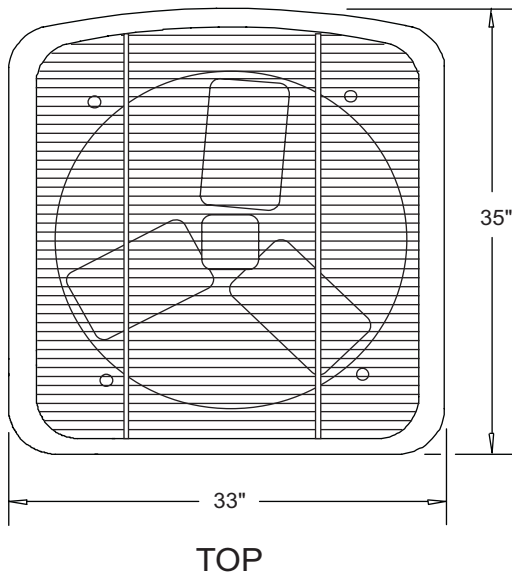

C-SERIES Dimensions

CLHX - 1.5, 2, 2.5, 3, 3.5, 4, 5 Ton

Marc Climatic Controls, Inc.

5-23-07

C-SERIES Dimensions

CLHX 6 Ton

Marc Climatic Controls, Inc.

5-23-07

C-SERIES Dimensions CLHX 7.5 & 10 Ton

Marc Climatic Controls, Inc.

5-23-07

NOTE: NEMA 7 ENCLOSURE IS NOT SHOWN

LEFT SIDE

RIGHT SIDE

C-SERIES Dimensions
CLHX - 15 Ton

Marc Climatic Controls, Inc.