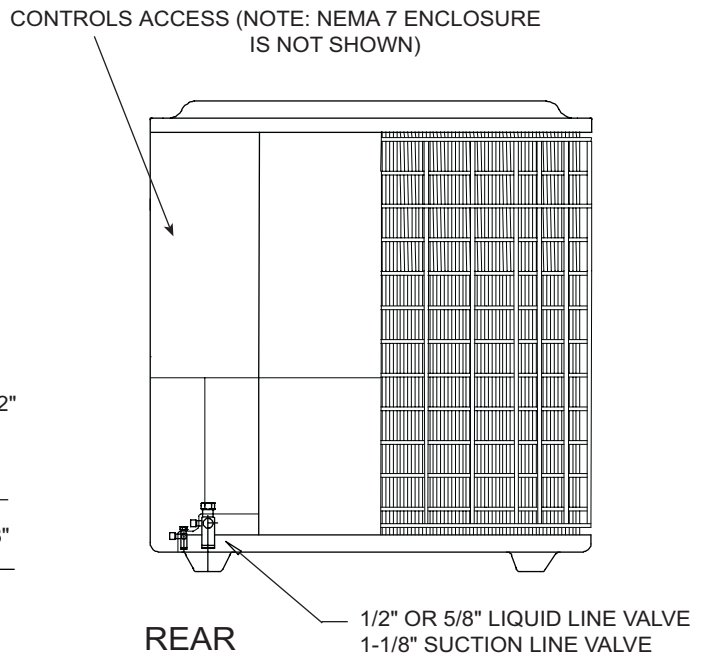

i-SERIES Dimensions
CLSX - 1.5, 2, 2.5, 3,
3.5, 4, 5 Ton

Marc Climatic Controls, Inc.

5-21-07

i-SERIES Dimensions
CLSX 7.5 Ton

Marc Climatic Controls, Inc.

12-28-04

i-SERIES Dimensions
CLSX 12.5, 15, & 20 Ton