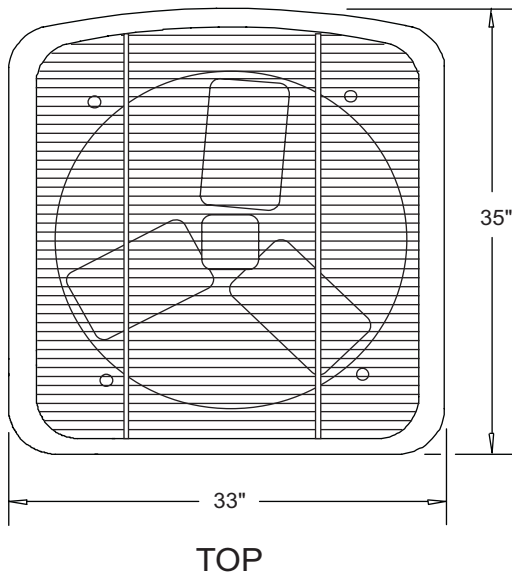

i-SERIES Dimensions
CLSX - 1.5, 2, 2.5, 3,
3.5, 4, 5 Ton

Marc Climatic Controls, Inc.

5-21-07

i-SERIES Dimensions
CLSX 7.5 Ton

Marc Climatic Controls, Inc.

12-28-04

i-SERIES Dimensions
CLSX 12.5, 15, & 20 Ton