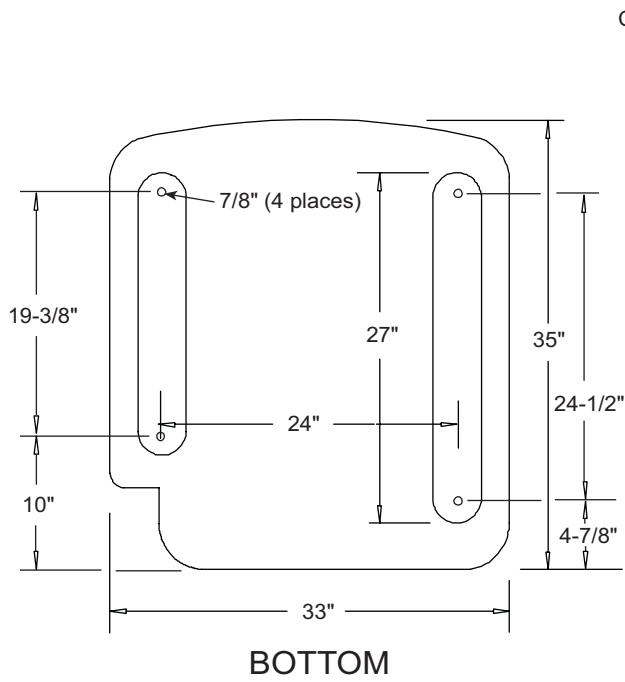

i-SERIES Dimensions
CLSX - 1.5, 2, 2.5, 3,
3.5, 4, 5 Ton

Marc Climatic Controls, Inc.

5-21-07

i-SERIES Dimensions
CLSX 7.5 Ton

Marc Climatic Controls, Inc.

12-28-04

i-SERIES Dimensions
CLSX 12.5, 15, & 20 Ton