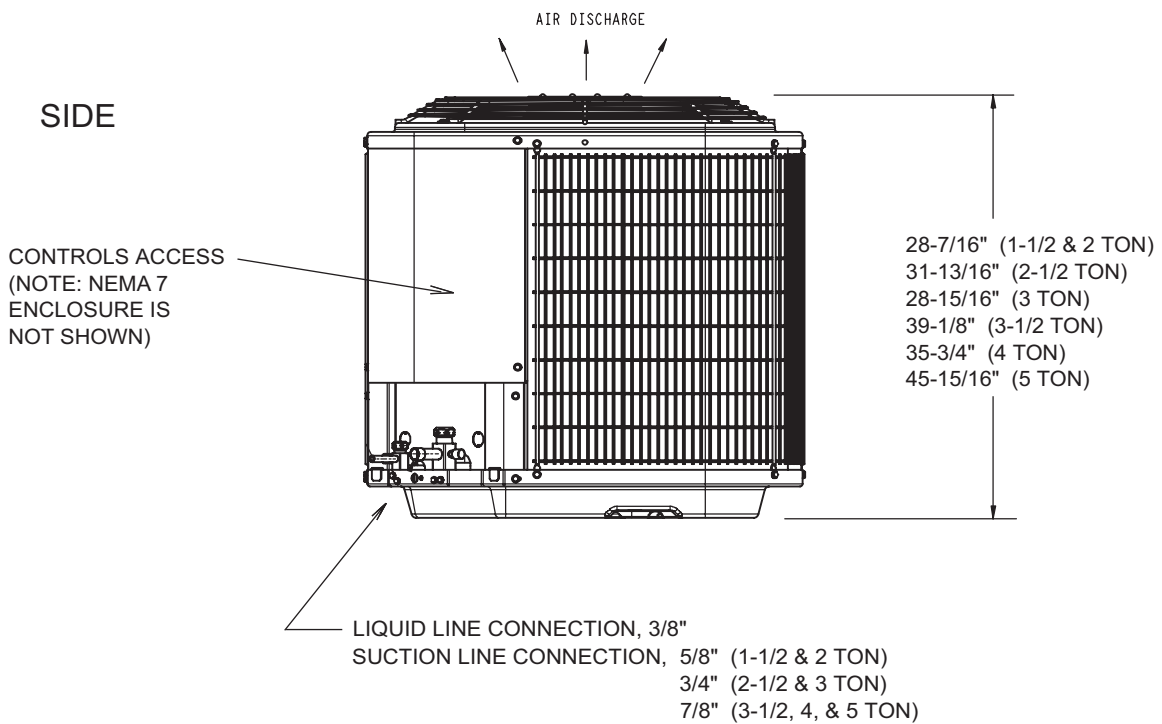

i-SERIES Dimensions
CLSX - 1.5, 2, 2.5, 3,
3.5, 4, 5 Ton

Marc Climatic Controls, Inc.

5-21-07

i-SERIES Dimensions
CLSX 7.5 Ton

Marc Climatic Controls, Inc.

12-28-04

i-SERIES Dimensions
CLSX 12.5, 15, & 20 Ton