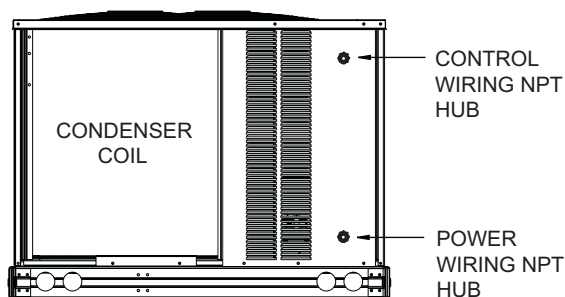

i-SERIES Dimensions
CLSX - 1.5, 2, 2.5, 3,
3.5, 4, 5 Ton

Marc Climatic Controls, Inc.

5-21-07

i-SERIES Dimensions
CLSX 7.5 Ton

Marc Climatic Controls, Inc.

12-28-04

i-SERIES Dimensions
CLSX 12.5, 15, & 20 Ton