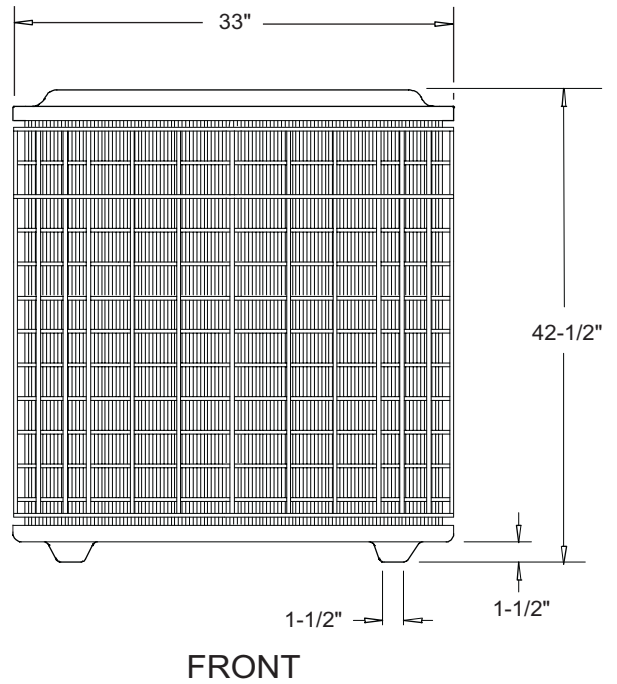

i-SERIES Dimensions
CLSX - 1.5, 2, 2.5, 3,
3.5, 4, 5 Ton

Marc Climatic Controls, Inc.

5-21-07

i-SERIES Dimensions
CLSX 7.5 Ton

Marc Climatic Controls, Inc.

12-28-04

i-SERIES Dimensions
CLSX 12.5, 15, & 20 Ton