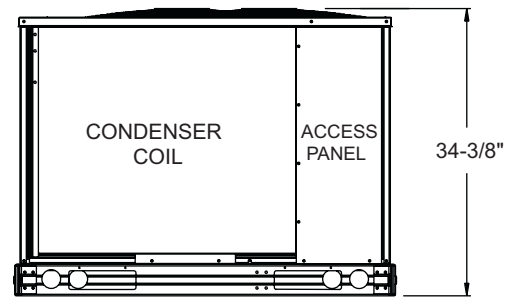

i-SERIES Dimensions
CLSX - 1.5, 2, 2.5, 3,
3.5, 4, 5 Ton

Marc Climatic Controls, Inc.

5-21-07

i-SERIES Dimensions
CLSX 7.5 Ton

Marc Climatic Controls, Inc.

12-28-04

i-SERIES Dimensions
CLSX 12.5, 15, & 20 Ton