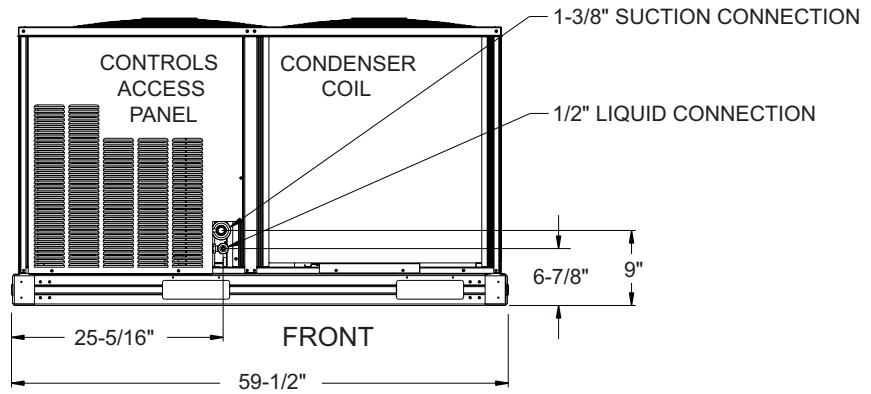

i-SERIES Dimensions
CLSX - 1.5, 2, 2.5, 3,
3.5, 4, 5 Ton

Marc Climatic Controls, Inc.

5-21-07

i-SERIES Dimensions
CLSX 7.5 Ton

Marc Climatic Controls, Inc.

12-28-04

i-SERIES Dimensions
CLSX 12.5, 15, & 20 Ton