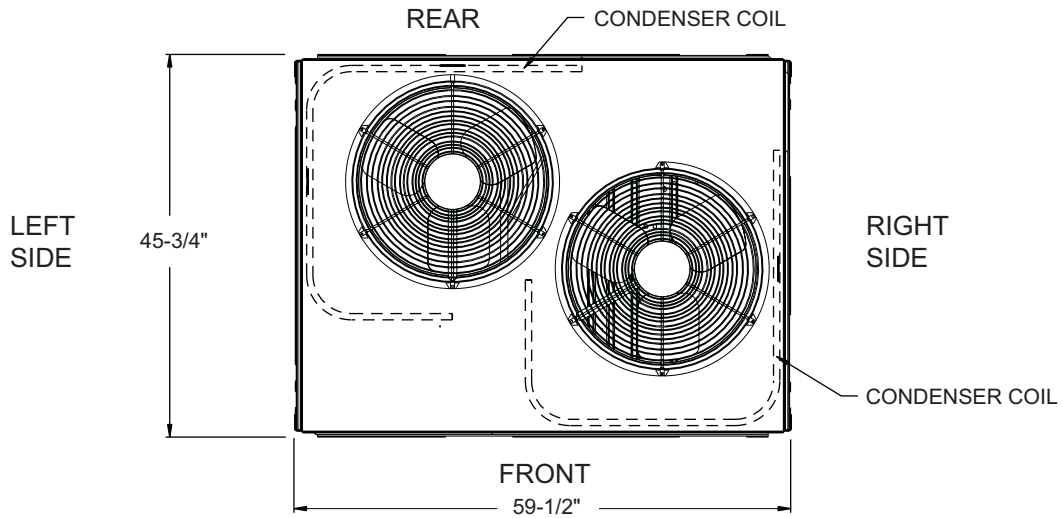

i-SERIES Dimensions
CLSX - 1.5, 2, 2.5, 3,
3.5, 4, 5 Ton

Marc Climatic Controls, Inc.

5-21-07

i-SERIES Dimensions
CLSX 7.5 Ton

Marc Climatic Controls, Inc.

12-28-04

i-SERIES Dimensions
CLSX 12.5, 15, & 20 Ton