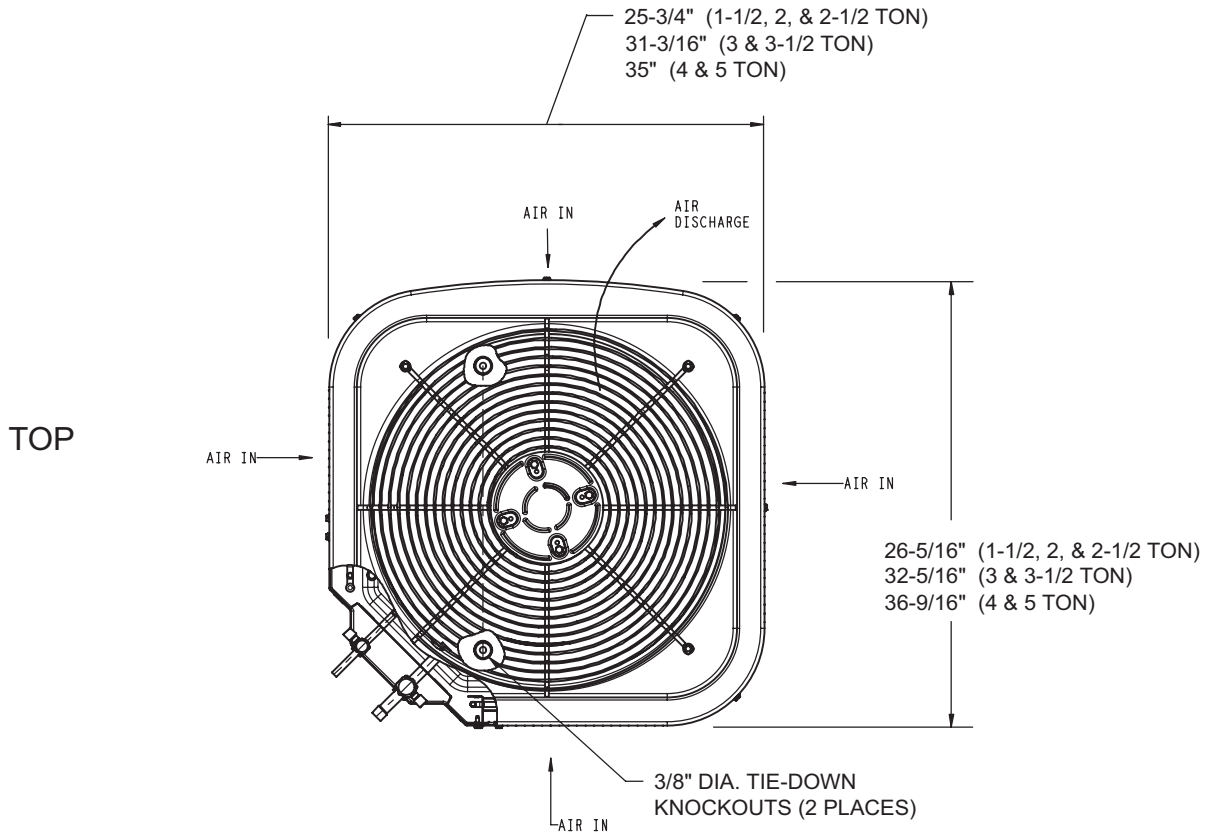

i-SERIES Dimensions
CLSX - 1.5, 2, 2.5, 3,
3.5, 4, 5 Ton

Marc Climatic Controls, Inc.

5-21-07

i-SERIES Dimensions
CLSX 7.5 Ton

Marc Climatic Controls, Inc.

12-28-04

i-SERIES Dimensions
CLSX 12.5, 15, & 20 Ton