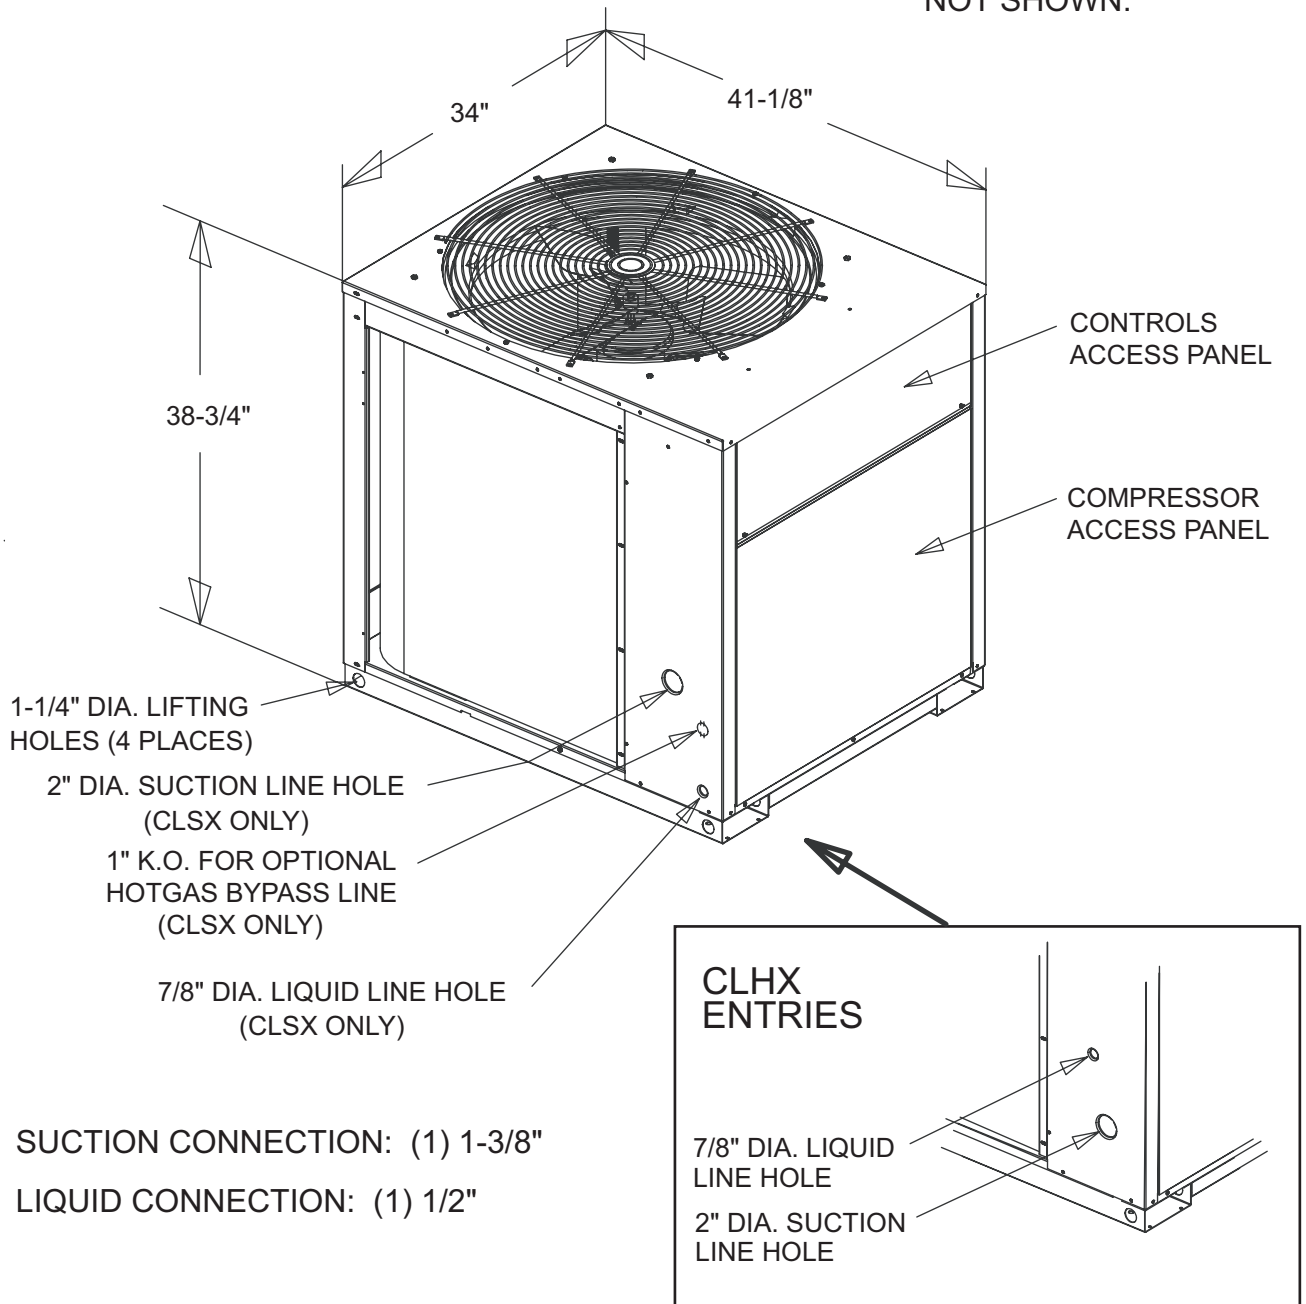

T-SERIES Dimensions
CLSX 1.5, 2, 2.5, 3,
3.5, 4, 5, 6 Ton

T-SERIES Dimensions
CLSX - 7.5 Ton
CLHX - 7.5 Ton

Marc Climatic Controls, Inc.

5-30-07

NOTE: NEMA 7 ENCLOSURE IS NOT SHOWN.

T-SERIES Dimensions
CLSX - 10 & 12.5 Ton
CLHX - 10 Ton

Marc Climatic Controls, Inc.

5-30-07

NOTE: NEMA 7 ENCLOSURE IS NOT SHOWN.

SEE VIEW "A" FOR CLSX &
 VIEW "B" FOR CLHX

SUCTION CONNECTION: (2) 1-1/8" (CLSX)
 (1) 1-3/8" (CLHX)
 LIQUID CONNECTION: (2) 3/8" (CLSX)
 (1) 1/2" (CLHX)

T-SERIES Dimensions

CLSX - 15 & 20 Ton

Marc Climatic Controls, Inc.

5-30-07

NOTE: NEMA 7 ENCLOSURE IS NOT SHOWN.

SUCTION CONNECTION: (2) 1-3/8"

LIQUID CONNECTION: (2) 1/2"