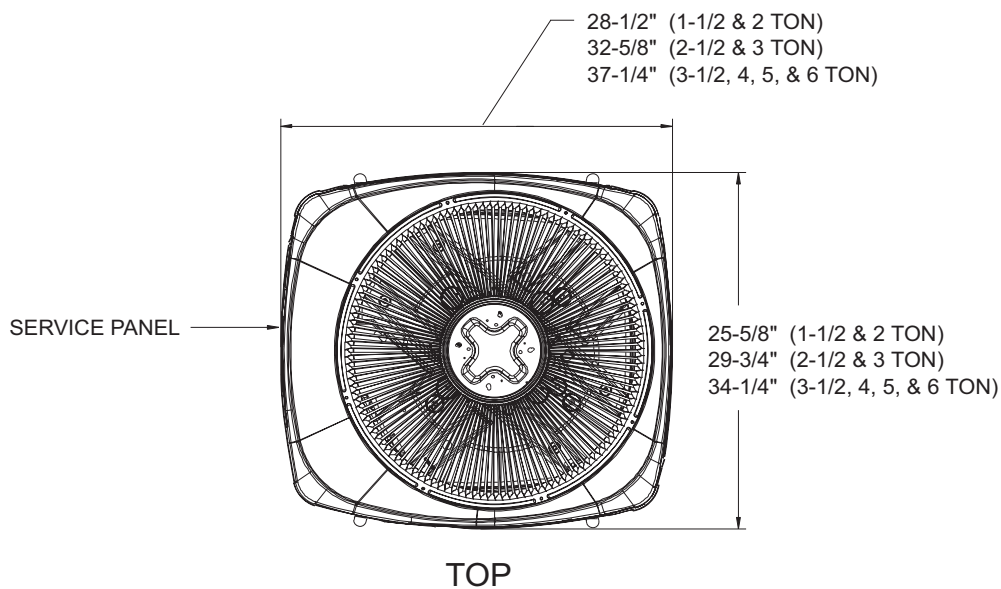

T-SERIES Dimensions
CLSX 1.5, 2, 2.5, 3,
3.5, 4, 5, 6 Ton

T-SERIES Dimensions
CLSX - 7.5 Ton
CLHX - 7.5 Ton

Marc Climatic Controls, Inc.

5-30-07

NOTE: NEMA 7 ENCLOSURE IS NOT SHOWN.

T-SERIES Dimensions
CLSX - 10 & 12.5 Ton
CLHX - 10 Ton

Marc Climatic Controls, Inc.

5-30-07

NOTE: NEMA 7 ENCLOSURE IS NOT SHOWN.

SEE VIEW "A" FOR CLSX &
 VIEW "B" FOR CLHX

SUCTION CONNECTION: (2) 1-1/8" (CLSX)
 (1) 1-3/8" (CLHX)
 LIQUID CONNECTION: (2) 3/8" (CLSX)
 (1) 1/2" (CLHX)

T-SERIES Dimensions

CLSX - 15 & 20 Ton

Marc Climatic Controls, Inc.

5-30-07

NOTE: NEMA 7 ENCLOSURE IS NOT SHOWN.

SUCTION CONNECTION: (2) 1-3/8"

LIQUID CONNECTION: (2) 1/2"