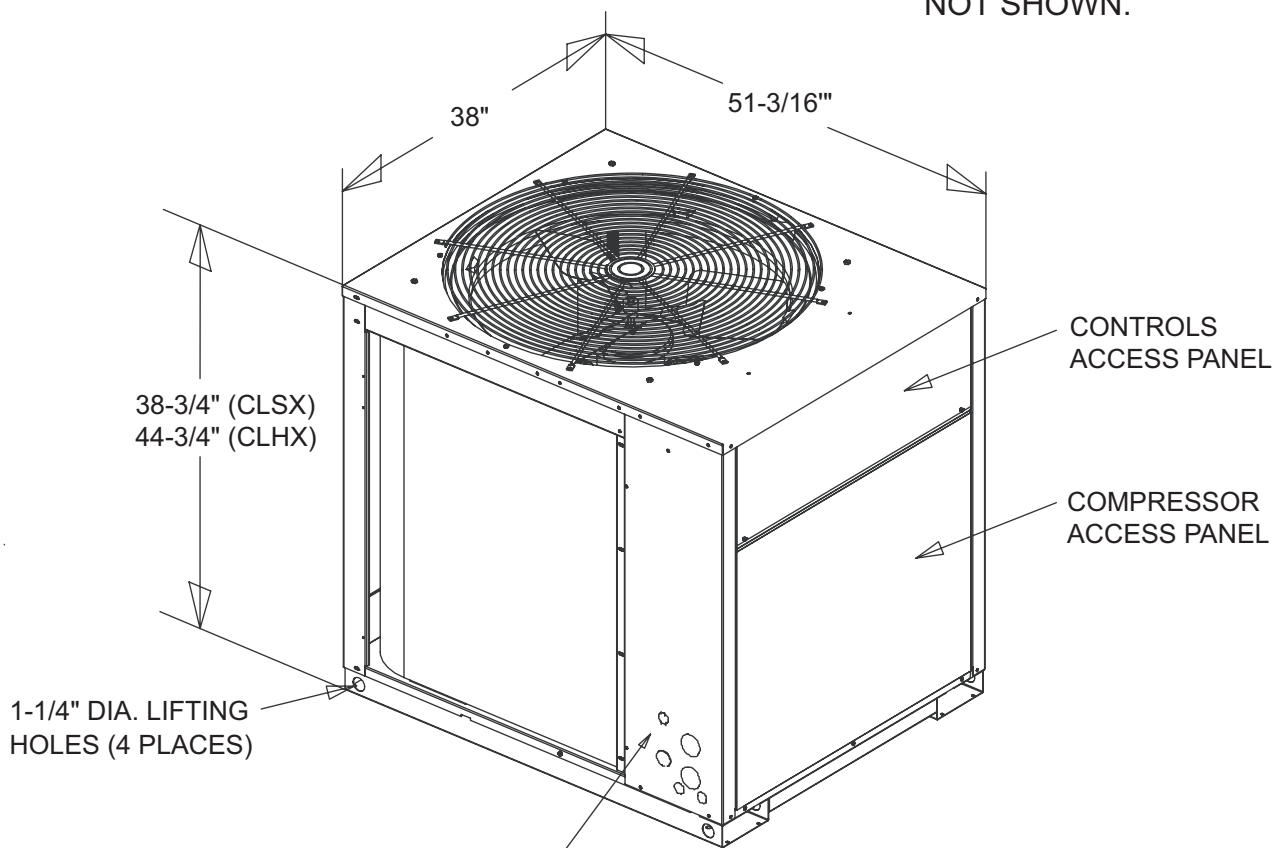

T-SERIES Dimensions
CLSX 1.5, 2, 2.5, 3,
3.5, 4, 5, 6 Ton

T-SERIES Dimensions
CLSX - 7.5 Ton
CLHX - 7.5 Ton

Marc Climatic Controls, Inc.

5-30-07

NOTE: NEMA 7 ENCLOSURE IS NOT SHOWN.

T-SERIES Dimensions
CLSX - 10 & 12.5 Ton
CLHX - 10 Ton

Marc Climatic Controls, Inc.

5-30-07

NOTE: NEMA 7 ENCLOSURE IS NOT SHOWN.

SEE VIEW "A" FOR CLSX &
 VIEW "B" FOR CLHX

SUCTION CONNECTION: (2) 1-1/8" (CLSX)
 (1) 1-3/8" (CLHX)
 LIQUID CONNECTION: (2) 3/8" (CLSX)
 (1) 1/2" (CLHX)

T-SERIES Dimensions

CLSX - 15 & 20 Ton

Marc Climatic Controls, Inc.

5-30-07

NOTE: NEMA 7 ENCLOSURE IS NOT SHOWN.

SUCTION CONNECTION: (2) 1-3/8"

LIQUID CONNECTION: (2) 1/2"