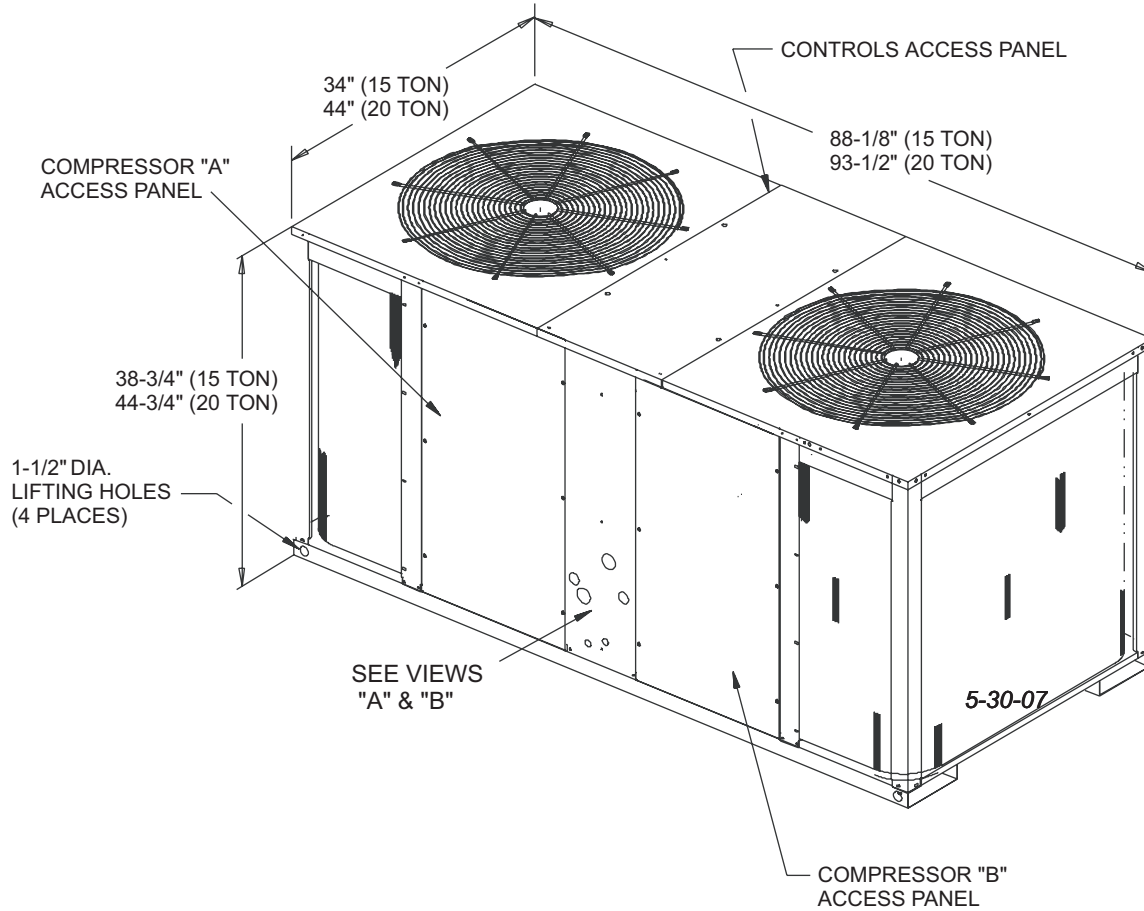

T-SERIES Dimensions
CLSX 1.5, 2, 2.5, 3,
3.5, 4, 5, 6 Ton

T-SERIES Dimensions
CLSX - 7.5 Ton
CLHX - 7.5 Ton

Marc Climatic Controls, Inc.

5-30-07

NOTE: NEMA 7 ENCLOSURE IS NOT SHOWN.

T-SERIES Dimensions
CLSX - 10 & 12.5 Ton
CLHX - 10 Ton

Marc Climatic Controls, Inc.

5-30-07

NOTE: NEMA 7 ENCLOSURE IS NOT SHOWN.

SEE VIEW "A" FOR CLSX &
 VIEW "B" FOR CLHX

SUCTION CONNECTION: (2) 1-1/8" (CLSX)
 (1) 1-3/8" (CLHX)
 LIQUID CONNECTION: (2) 3/8" (CLSX)
 (1) 1/2" (CLHX)

T-SERIES Dimensions

CLSX - 15 & 20 Ton

Marc Climatic Controls, Inc.

5-30-07

NOTE: NEMA 7 ENCLOSURE IS NOT SHOWN.

SUCTION CONNECTION: (2) 1-3/8"

LIQUID CONNECTION: (2) 1/2"