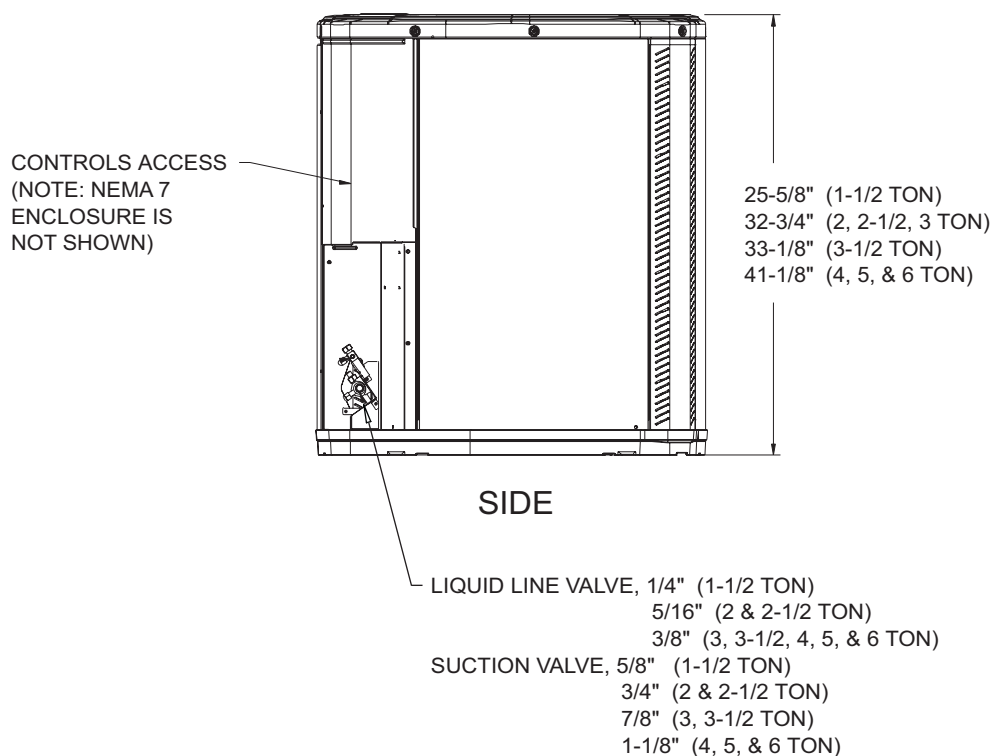

T-SERIES Dimensions
CLSX 1.5, 2, 2.5, 3,
3.5, 4, 5, 6 Ton

T-SERIES Dimensions
CLSX - 7.5 Ton
CLHX - 7.5 Ton

Marc Climatic Controls, Inc.

5-30-07

NOTE: NEMA 7 ENCLOSURE IS NOT SHOWN.

T-SERIES Dimensions
CLSX - 10 & 12.5 Ton
CLHX - 10 Ton

Marc Climatic Controls, Inc.

5-30-07

NOTE: NEMA 7 ENCLOSURE IS NOT SHOWN.

SEE VIEW "A" FOR CLSX &
 VIEW "B" FOR CLHX

SUCTION CONNECTION: (2) 1-1/8" (CLSX)
 (1) 1-3/8" (CLHX)
 LIQUID CONNECTION: (2) 3/8" (CLSX)
 (1) 1/2" (CLHX)

T-SERIES Dimensions

CLSX - 15 & 20 Ton

Marc Climatic Controls, Inc.

5-30-07

NOTE: NEMA 7 ENCLOSURE IS NOT SHOWN.

SUCTION CONNECTION: (2) 1-3/8"

LIQUID CONNECTION: (2) 1/2"