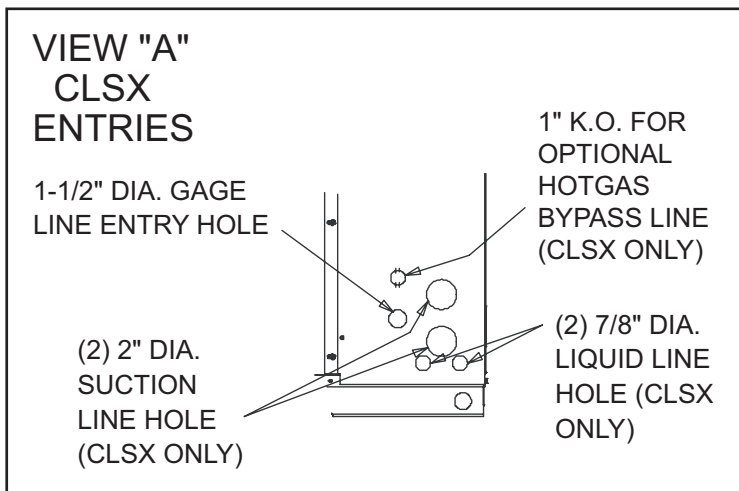

T-SERIES Dimensions
CLSX 1.5, 2, 2.5, 3,
3.5, 4, 5, 6 Ton

T-SERIES Dimensions
CLSX - 7.5 Ton
CLHX - 7.5 Ton

Marc Climatic Controls, Inc.

5-30-07

NOTE: NEMA 7 ENCLOSURE IS NOT SHOWN.

T-SERIES Dimensions
CLSX - 10 & 12.5 Ton
CLHX - 10 Ton

Marc Climatic Controls, Inc.

5-30-07

NOTE: NEMA 7 ENCLOSURE IS NOT SHOWN.

SEE VIEW "A" FOR CLSX &
 VIEW "B" FOR CLHX

SUCTION CONNECTION: (2) 1-1/8" (CLSX)
 (1) 1-3/8" (CLHX)
 LIQUID CONNECTION: (2) 3/8" (CLSX)
 (1) 1/2" (CLHX)

T-SERIES Dimensions

CLSX - 15 & 20 Ton

Marc Climatic Controls, Inc.

5-30-07

NOTE: NEMA 7 ENCLOSURE IS NOT SHOWN.

SUCTION CONNECTION: (2) 1-3/8"

LIQUID CONNECTION: (2) 1/2"