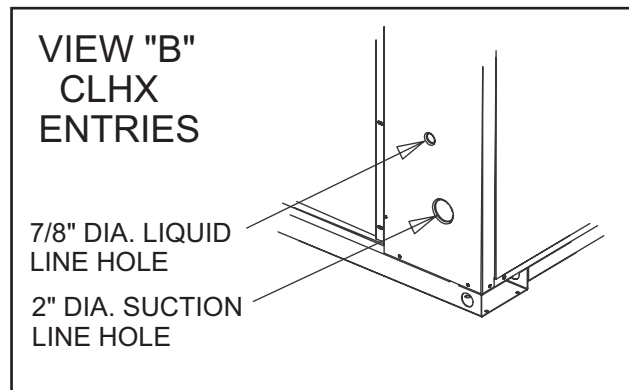

Marc Climatic Controls, Inc.

5-30-07

NOTE: NEMA 7 ENCLOSURE IS NOT SHOWN.

SEE VIEW "A" FOR CLSX &
 VIEW "B" FOR CLHX

SUCTION CONNECTION: (2) 1-1/8" (CLSX)
 (1) 1-3/8" (CLHX)
 LIQUID CONNECTION: (2) 3/8" (CLSX)
 (1) 1/2" (CLHX)

T-SERIES Dimensions

CLSX - 15 & 20 Ton

Marc Climatic Controls, Inc.

5-30-07

NOTE: NEMA 7 ENCLOSURE IS NOT SHOWN.

SUCTION CONNECTION: (2) 1-3/8"

LIQUID CONNECTION: (2) 1/2"