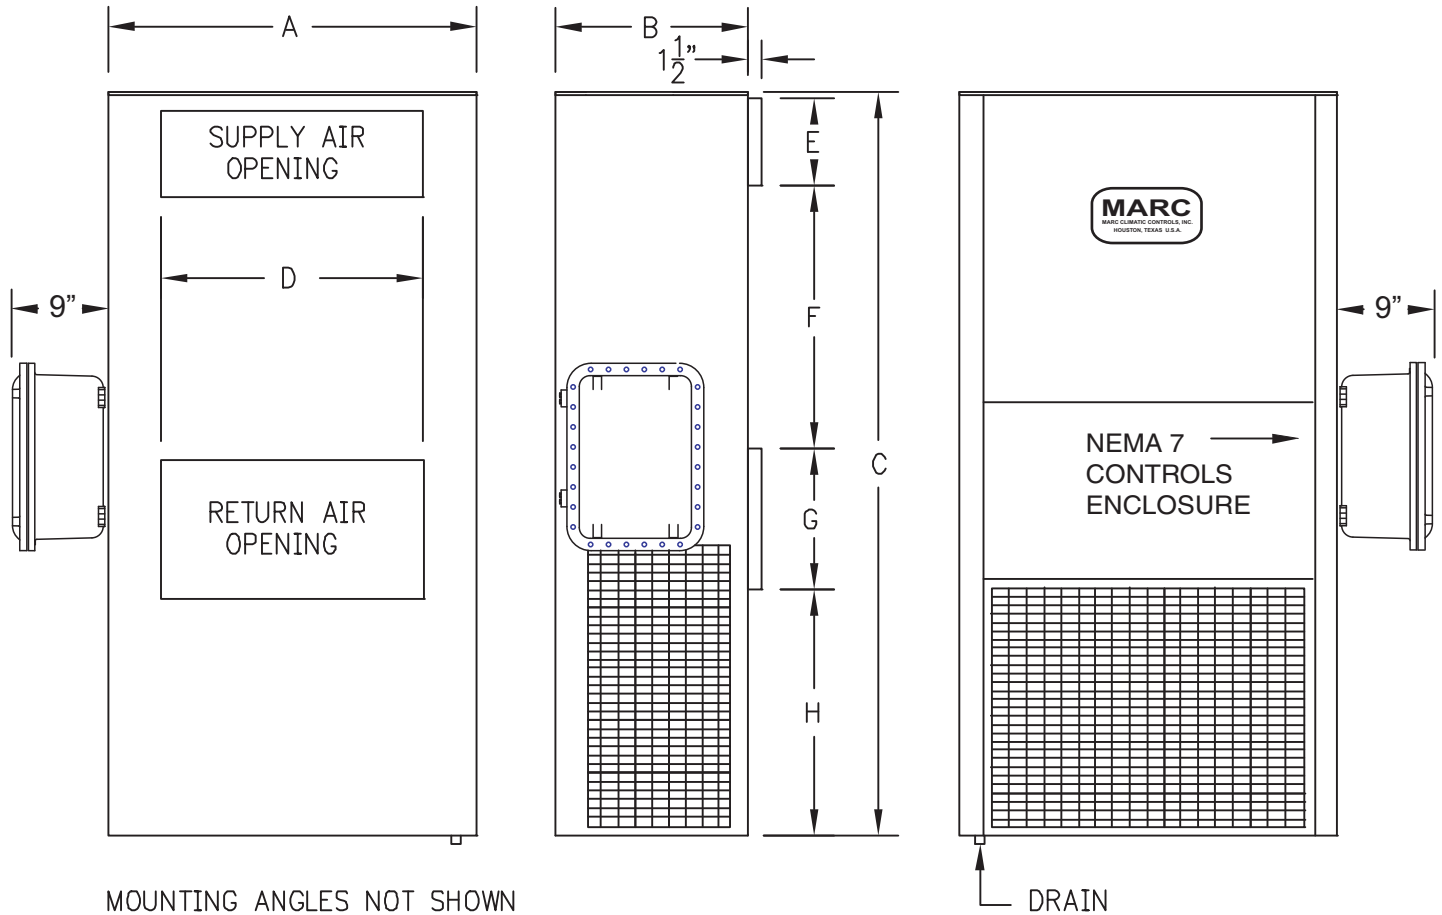

**WCBX-C1 - WHBX-C1**  
**WCBX-C12 - WHBX-C12**  
**Dimensions**  
**1 - 6 Tons**

<b>Cabinet Size</b>	<b>A</b>	<b>B</b>	<b>C</b>	<b>D</b>	<b>E</b>	<b>F</b>	<b>G</b>	<b>H</b>	<b>Filter Size* W X H</b>
A	30-1/8	14-5/8	46	17	5	5	10	23-3/4	17 X 10 X 1
B	33	17-1/8	70-1/2	19-7/8	7-7/8	20-1/2	11-7/8	28	20 X 12 X 1
C	38	17-1/8	70-1/2	27-7/8	7-7/8	18	13-7/8	28-3/4	28 X 14 X 1
D	42	22-1/2	84-7/8	29-7/8	9-7/8	30	15-7/8	27	30 X 16 X 1
E	42	22-1/2	94-7/8	29-7/8	9-7/8	30	15-7/8	37	30 X 16 X 1

NOTE: All dimensions are in inches.

\* Filter is in return air filter grille and is 2" smaller in width when thermostat is installed on grille.