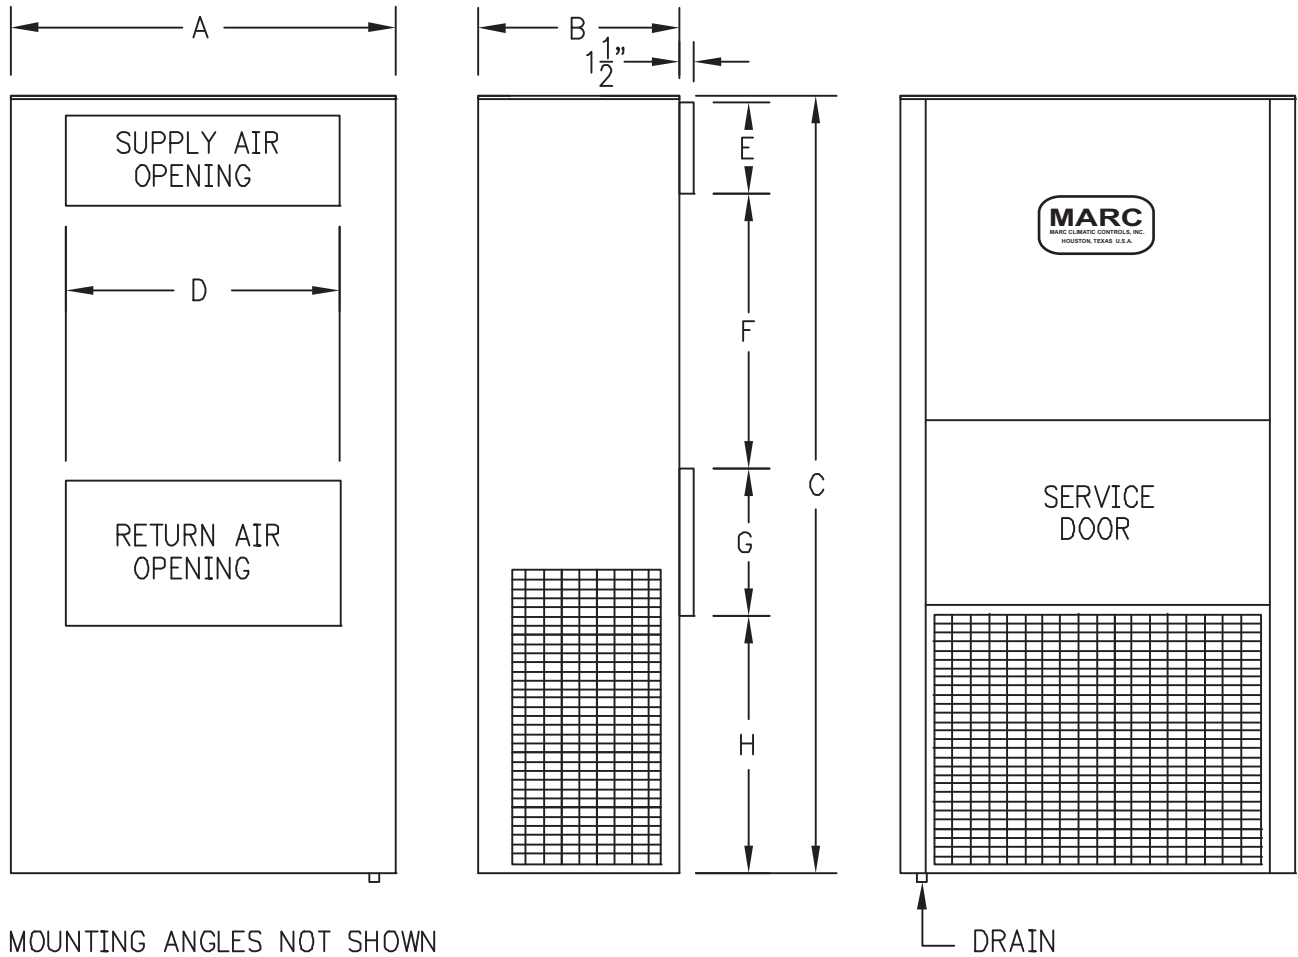

WCBX - WHBX
WCBX-H - WHBX-H
WCXG - WHXG
Dimensions
1 - 6 Tons

MOUNTING ANGLES NOT SHOWN

Cabinet Size	A	B	C	D	E	F	G	H	Filter Size* W X H
A	30-1/8	14-5/8	46	17	5	5	10	23-3/4	17 X 10 X 1
B	33	17-1/8	70-1/2	19-7/8	7-7/8	20-1/2	11-7/8	28	20 X 12 X 1
C	38	17-1/8	70-1/2	27-7/8	7-7/8	18	13-7/8	28-3/4	28 X 14 X 1
D	42	22-1/2	84-7/8	29-7/8	9-7/8	30	15-7/8	27	30 X 16 X 1
E	42	22-1/2	94-7/8	29-7/8	9-7/8	30	15-7/8	37	30 X 16 X 1

NOTE: All dimensions are in inches.

* Filter is in return air filter grille and is 2" smaller in width when thermostat is installed on grille.